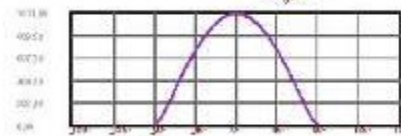

Technical Parameters

Remark:

1. The related parameters above are based on sansung 5630 LEDs
2. Out door or Indoor use only

SIZE:	1180*145*65MM
Input Voltage:	100-240V AC
Input Power:	45W
Power Factor:	>0.9
LED Color:	Natural white/white
Luminous Flux	2950Lm/3160Lm
Color Rendering:	WW>80 / CW>75
Life Time:	30,000HRS
Fixture Material:	6063 Aluminium
CCT:	4500K/6000K
LEDs:	96 pcs
Protection Level:	IP65
Storage Temp.:	-40°C~+80°C
Working Temp.:	-20°C~+45°C
Inner Package size:	1303*192*112MM
Outer Package size:	1318*405*245 MM
Installation:	Pendant, Ceiling mounting, Wall mounting
Net Weight:	5.0kg

NLBUB1245-C

C90 (Max):
C0,C190:
C90,C270:

C90 (Max):
C0,C190:
C90,C270: