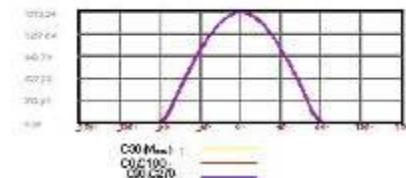

Technical Parameters

Remark:

1. The related parameters above are based on samsung 5630 LEDs
2. Out door or Indoor use only

SIZE:	1180*145*65MM
Input Voltage:	100-240V AC
Input Power:	70W
Power Factor:	>0.9
LED Color:	Natural white/white
Luminous Flux	4320Lm/4600Lm
Color Rendering:	WW>80 / CW>75
Life Time:	30,000HRS
Fixture Material:	6063 Aluminium
CCT:	4500K/6000K
LEDs:	144 pcs
Protection Level:	IP65
Storage Temp.:	-40°C~+80°C
Working Temp.:	-20°C~+45°C
Inner Package size:	1303*192*112MM
Outer Package size:	1318*405*245 MM
Installation:	Pendant, Ceiling mounting, Wall mounting
Net Weight:	5.2kg

NLBUB1270-C