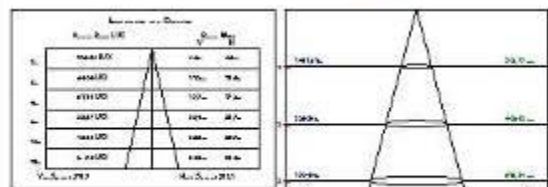

Technical Parameters

Remark:

1. The related parameters above are based on samsung 5630 LEDs
2. Out door or Indoor use only

SIZE:	1180*145*65MM
Input Voltage:	100-240V AC
Input Power:	70W
Power Factor:	>0.9
LED Color:	Natural white/white
Luminous Flux	4320Lm/4600Lm
Color Rendering:	WW>80 / CW>75
Life Time:	30,000HRS
Fixture Material:	6063 Aluminium
CCT:	4500K/6000K
LEDs:	144 pcs
Protection Level:	IP65
Storage Temp.:	-40°C~+80°C
Working Temp.:	-20°C~+45°C
Inner Package size:	1303*192*112MM
Outer Package size:	1318*405*245 MM
Installation:	Pendant, Ceiling mounting, Wall mounting
Net Weight:	5.2kg

NLBUB1270-C