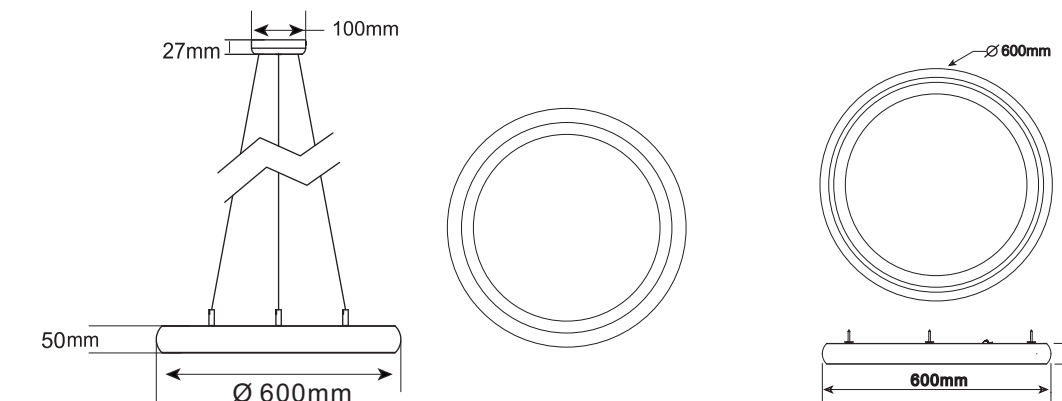

Size	Ø350mmx50mm
Input Voltage	AC100~240V
Input Power	18W
Power Factor	≥0.9
Housing Color	White/Black
Luminous Flux	1500LM/1470LM/1440LM
Color Rendering	>80
Life Time	35,000H
Fixture Materia	6063 Aluminium
CCT	2800k-6350k
LEDs	168pcs
Storage Temperature	-40°C~+80 °C
Working Temperature	-20°C~+45 °C
Inner package size	480mmX480mmX90mm
Outer package size	495mmX495mmX465mm
Installation	Pendant, Ceiling mounting
Net Weight	1.9kg

Size	Ø450mmx50mm
Input Voltage	AC100~240V
Input Power	30W
Power Factor	≥0.9
Housing Color	White/Black
Luminous Flux	2550LM/2460LM/2400LM
Color Rendering	>80
Life Time	35,000H
Fixture Materia	6063 Aluminium
CCT	2800k-6350k
LEDs	264pcs
Storage Temperature	-40°C~+80 °C
Working Temperature	-20°C~+45 °C
Inner package size	480mmX480mmX90mm
Outer package size	495mmX495mmX465mm
Installation	Pendant, Ceiling mounting
Net Weight	3kg

Size	Ø600mmx50mm
Input Voltage	AC100~240V
Input Power	50W
Power Factor	≥0.9
Housing Color	White/Black
Luminous Flux	4250LM/4100LM/4000LM
Color Rendering	>80
Life Time	35,000H
Fixture Materia	6063 Aluminium
CCT	2800k-6350k
LEDs	468pcs
Storage Temperature	-40°C~+80 °C
Working Temperature	-20°C~+45 °C
Inner package size	480mmX480mmX90mm
Outer package size	495mmX495mmX465mm
Installation	Pendant, Ceiling mounting
Net Weight	5kg

## Package

SIZE	350mm	450mm	600mm
N.W.	2.5kg	4kg	6.2kg
G.W.	12.5kg	20kg	31kg
QTY	5pcs	5pcs	5pcs