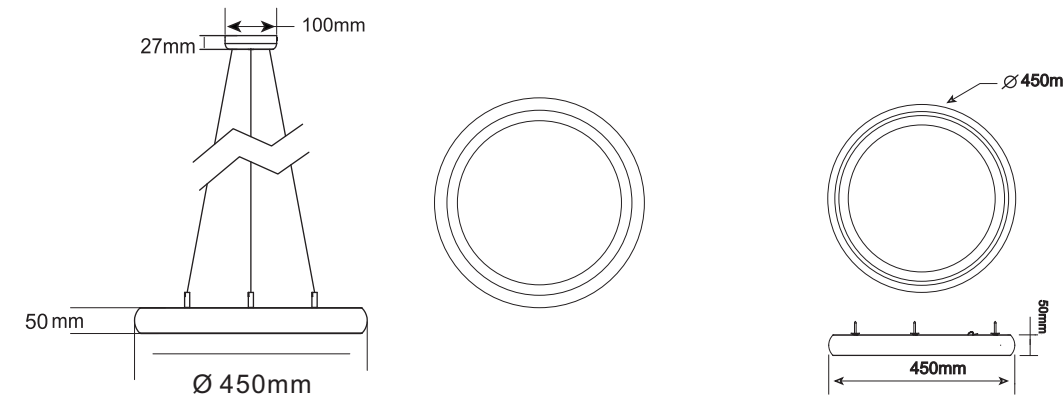

Size	Ø350mmx50mm
Input Voltage	AC100~240V
Input Power	18W
Power Factor	≥0.9
Housing Color	White/Black
Luminous Flux	1500LM/1470LM/1440LM
Color Rendering	>80
Life Time	35,000H
Fixture Materia	6063 Aluminium
CCT	2800k-6350k
LEDs	168pcs
Storage Temperature	-40°C~+80 °C
Working Temperature	-20°C~+45 °C
Inner package size	480mmX480mmX90mm
Outer package size	495mmX495mmX465mm
Installation	Pendant, Ceiling mounting
Net Weight	1.9kg

Size	Ø450mmx50mm
Input Voltage	AC100~240V
Input Power	30W
Power Factor	≥0.9
Housing Color	White/Black
Luminous Flux	2550LM/2460LM/2400LM
Color Rendering	>80
Life Time	35,000H
Fixture Materia	6063 Aluminium
CCT	2800k-6350k
LEDs	264pcs
Storage Temperature	-40°C~+80 °C
Working Temperature	-20°C~+45 °C
Inner package size	480mmX480mmX90mm
Outer package size	495mmX495mmX465mm
Installation	Pendant, Ceiling mounting
Net Weight	3kg

Size	Ø600mmx50mm
Input Voltage	AC100~240V
Input Power	50W
Power Factor	≥0.9
Housing Color	White/Black
Luminous Flux	4250LM/4100LM/4000LM
Color Rendering	>80
Life Time	35,000H
Fixture Materia	6063 Aluminium
CCT	2800k-6350k
LEDs	468pcs
Storage Temperature	-40°C~+80 °C
Working Temperature	-20°C~+45 °C
Inner package size	480mmX480mmX90mm
Outer package size	495mmX495mmX465mm
Installation	Pendant, Ceiling mounting
Net Weight	5kg

## Package

SIZE	350mm	450mm	600mm
N.W.	2.5kg	4kg	6.2kg
G.W.	12.5kg	20kg	31kg
QTY	5pcs	5pcs	5pcs