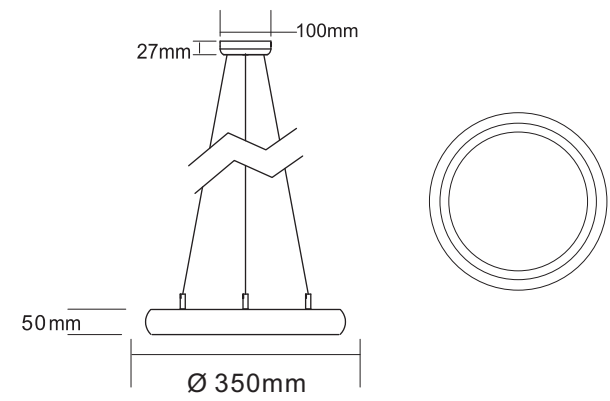

Size	Ø350mmx50mm
Input Voltage	AC100~240V
Input Power	18W
Power Factor	≥0.9
Housing Color	White/Black
Luminous Flux	1500LM/1470LM/1440LM
Color Rendering	>80
Life Time	35,000H
Fixture Materia	6063 Aluminium
CCT	2800k-6350k
LEDs	168pcs
Storage Temperature	-40°C~+80 °C
Working Temperature	-20°C~+45 °C
Inner package size	480mmX480mmX90mm
Outer package size	495mmX495mmX465mm
Installation	Pendant, Ceiling mounting
Net Weight	1.9kg

Size	Ø450mmx50mm
Input Voltage	AC100~240V
Input Power	30W
Power Factor	≥0.9
Housing Color	White/Black
Luminous Flux	2550LM/2460LM/2400LM
Color Rendering	>80
Life Time	35,000H
Fixture Materia	6063 Aluminium
CCT	2800k-6350k
LEDs	264pcs
Storage Temperature	-40°C~+80 °C
Working Temperature	-20°C~+45 °C
Inner package size	480mmX480mmX90mm
Outer package size	495mmX495mmX465mm
Installation	Pendant, Ceiling mounting
Net Weight	3kg

Size	Ø600mmx50mm
Input Voltage	AC100~240V
Input Power	50W
Power Factor	≥0.9
Housing Color	White/Black
Luminous Flux	4250LM/4100LM/4000LM
Color Rendering	>80
Life Time	35,000H
Fixture Materia	6063 Aluminium
CCT	2800k-6350k
LEDs	468pcs
Storage Temperature	-40°C~+80 °C
Working Temperature	-20°C~+45 °C
Inner package size	480mmX480mmX90mm
Outer package size	495mmX495mmX465mm
Installation	Pendant, Ceiling mounting
Net Weight	5kg

## Package

SIZE	350mm	450mm	600mm
N.W.	2.5kg	4kg	6.2kg
G.W.	12.5kg	20kg	31kg
QTY	5pcs	5pcs	5pcs