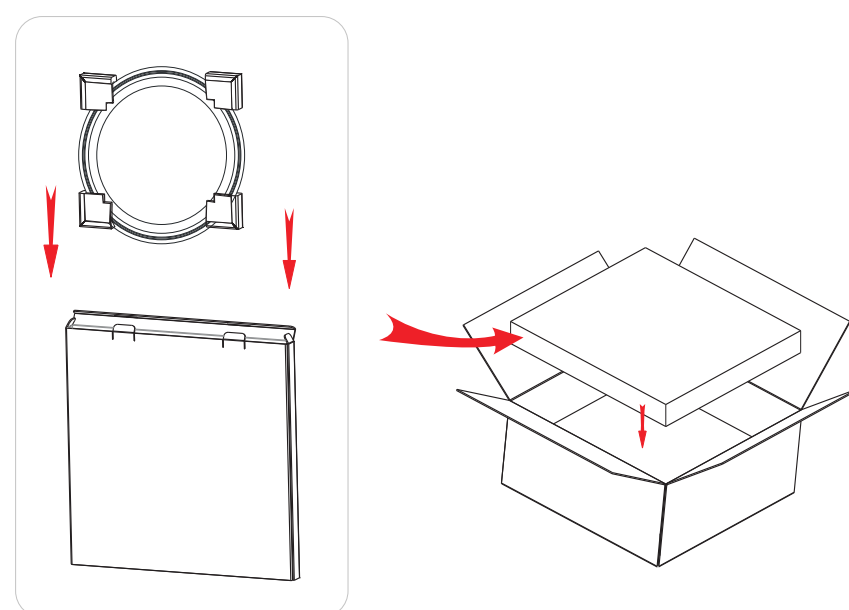

Size	Ø350mmx50mm
Input Voltage	AC100~240V
Input Power	18W
Power Factor	≥0.9
Housing Color	White/Black
Luminous Flux	1500LM/1470LM/1440LM
Color Rendering	>80
Life Time	35,000H
Fixture Materia	6063 Aluminium
CCT	2800k-6350k
LEDs	168pcs
Storage Temperature	-40°C~+80 °C
Working Temperature	-20°C~+45 °C
Inner package size	480mmX480mmX90mm
Outer package size	495mmX495mmX465mm
Installation	Pendant, Ceiling mounting
Net Weight	1.9kg

Size	Ø450mmx50mm
Input Voltage	AC100~240V
Input Power	30W
Power Factor	≥0.9
Housing Color	White/Black
Luminous Flux	2550LM/2460LM/2400LM
Color Rendering	>80
Life Time	35,000H
Fixture Materia	6063 Aluminium
CCT	2800k-6350k
LEDs	264pcs
Storage Temperature	-40°C~+80 °C
Working Temperature	-20°C~+45 °C
Inner package size	480mmX480mmX90mm
Outer package size	495mmX495mmX465mm
Installation	Pendant, Ceiling mounting
Net Weight	3kg

Size	Ø600mmx50mm
Input Voltage	AC100~240V
Input Power	50W
Power Factor	≥0.9
Housing Color	White/Black
Luminous Flux	4250LM/4100LM/4000LM
Color Rendering	>80
Life Time	35,000H
Fixture Materia	6063 Aluminium
CCT	2800k-6350k
LEDs	468pcs
Storage Temperature	-40°C~+80 °C
Working Temperature	-20°C~+45 °C
Inner package size	480mmX480mmX90mm
Outer package size	495mmX495mmX465mm
Installation	Pendant, Ceiling mounting
Net Weight	5kg

## Package

SIZE	350mm	450mm	600mm
N.W.	2.5kg	4kg	6.2kg
G.W.	12.5kg	20kg	31kg
QTY	5pcs	5pcs	5pcs